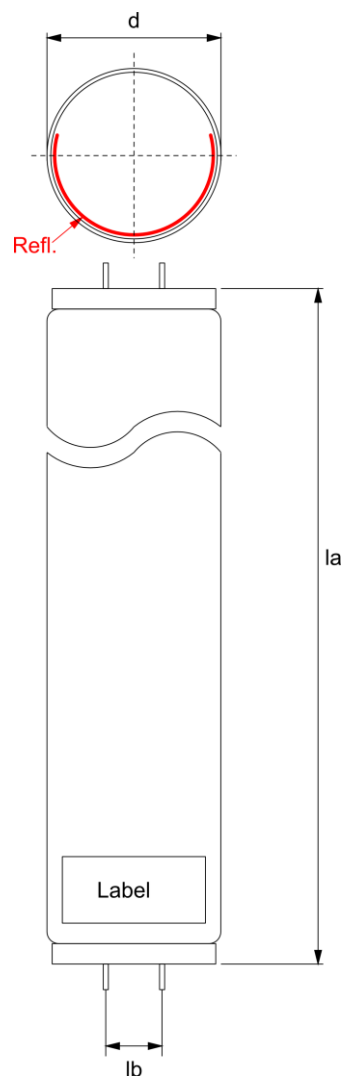

Technical data

MagicSun

HN Sunlight

Useful operating life 1000 h

Tanning Tube	OH M Redlight 3uro 180W 1.9M		
Article	80041499		
UV-CODE**	180-R-33/2.3		
Lifetime	700 h	Reduction on UV based on 20h value	20%

Dimensions:	see drawing (not to scale)		
Length (la)	1900 mm	Socket	G13
Reflector	210.0°	Elektrode	Short mount
Pin distance (lb)	0.0 mm	Diameter (d)	0.0 mm

Operating data:			
Lamp wattage nom.	180.0 W	Burning position:	horizontal
Lamp current	2.1 A	Cooling:	convective heat transfer
Lamp voltage	90.0 V	Surrounding temperature:	20°C +/- 1°C

Irradiation data:	
UVA flux	34 W
UV-B/UV-A	0.7%
Eer-B*	13.5 mW/m²
Eer-A*	13.0 mW/m²
ENMSC-B*	27.1 mW/m²
ENMSC-A*	11.7 mW/m²
Immediate pigm.*	17.0 W/m²

HN Sunlight GmbH reserves the right to alter the illustrations and technical data in this Technical Data Sheet. The latest updated version of the Technical Data Sheet is prevailing. It is within the customer's responsibility to check whether he is in possession of the latest updated version of the Technical Data Sheet.

The data given are based on average data und has been determined by measurements made in the laboratory under standard conditions. There could be minor deviations due to technical and/or physical reasons.

* These irradiation data of a single tube have been measured in a distance of 25 cm.

**Valid with 1h preageing process, 25 cm distance between tube surface and sensor, in thermal balance.

Contraindication: This product is contraindicated for use on persons under the age of 18 years.
Contraindication: This product must not be used if skin lesions or open wounds are present.
Warning: This product should not be used on individuals who have had skin cancer or have a family history of skin cancer.
Warning: Persons repeatedly exposed to UV radiation should be regularly evaluated for skin cancer.

Maximum tanning-time in a conventional sunbed

Skintype:	I*)	II*)	III	IV	V	VI
1st session:	8 Min.	8 Min.	8 Min.	8 Min.	8 Min.	8 Min.
Maximum tanning-time:	8 Min.	8 Min.	30 Min.	38 Min.	38 Min.	38 Min.

*) tanning should be prevented.

HN Sunlight GmbH - Original Hanau
Amberg-Haus, Kurt-Blaum-Platz 2
D-63450 Hanau
Tel.: +49 6181 490 23 11
Fax: +49 6181 490 23 80
E-mail: info@original-hanau.com
www.original-hanau.com

automatically processed at: 30.05.2018