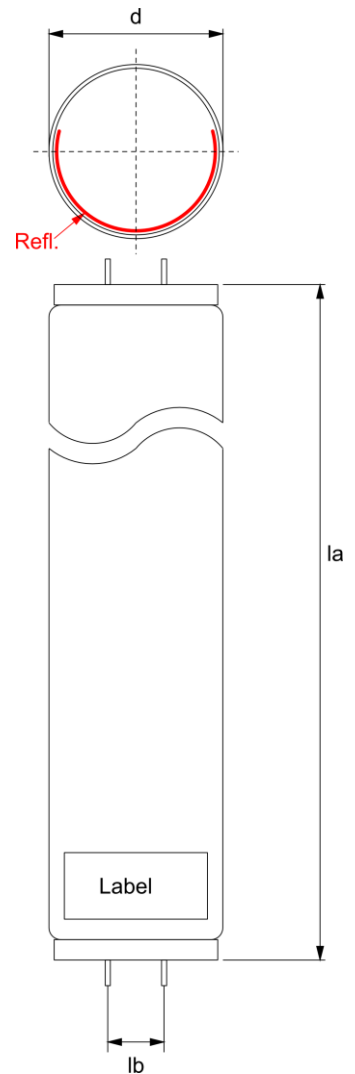

<b>Dimensions:</b>	see drawing (not to scale)		
Length (la)	2000 mm	Socket	G13
Reflector	225.0°	Elektrode	long mount
Pin distance (lb)	12.7 mm	Diameter (d)	38.1 mm

<b>Operating data:</b>			
Lamp wattage nom.	180.0 W	Burning position:	horizontal
Lamp current	1.8 A	Cooling:	convective heat transfer
Lamp voltage	120.0 V	Surrounding temperature:	20°C +/- 1°C

<b>Irradiation data:</b>	
UVA flux	55 W
UV-B/UV-A	1.7%
E <sub>er</sub> -B*	80.7 mW/m <sup>2</sup>
E <sub>er</sub> -A*	28.3 mW/m <sup>2</sup>
ENMSC-B*	145.1 mW/m <sup>2</sup>
ENMSC-A*	27.6 mW/m <sup>2</sup>
Immediate pigm.*	31.8 W/m <sup>2</sup>