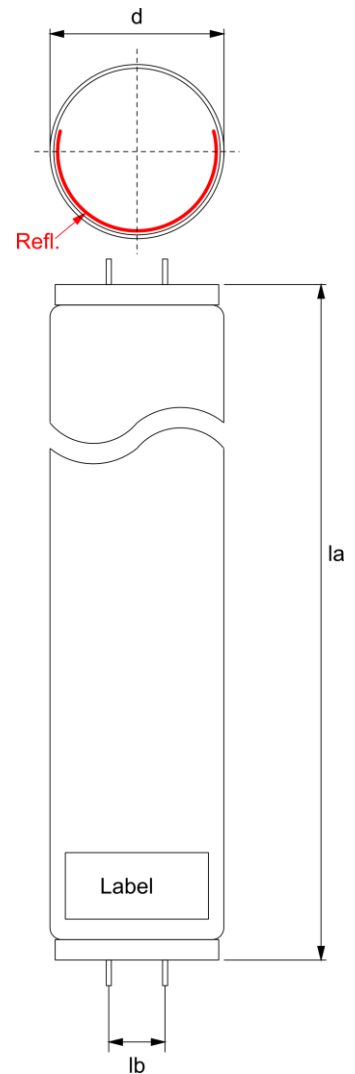

## CLASSICS

Useful operating life 750 h

<b>Tanning Tube</b>	<b>OH C 3URO 180 R 03</b>		
Article	<b>80041114</b>		
UV-CODE**	<b>180-R-37/2.4</b>		
Lifetime	500 h	Reduction on UV based on 20h value	30%

<b>Dimensions:</b>	see drawing (not to scale)		
Length (la)	2001 mm	Socket	G13
Reflector	210.0°	Elektrode	short mount
Pin distance (lb)	12.7 mm	Diameter (d)	38.1 mm

<b>Operating data:</b>			
Lamp wattage nom.	180.0 W	Burning position: horizontal	
Lamp current	2.0 A	Cooling: convective heat transfer	
Lamp voltage	90.0 V	Surrounding temperature: 20°C +/- 1°C	

<b>Irradiation data:</b>			
UVA flux	38 W		
UV-B/UV-A	0.8%		
Eer-B*	16.0 mW/m <sup>2</sup>		
Eer-A*	13.9 mW/m <sup>2</sup>		
ENMSC-B*	32.6 mW/m <sup>2</sup>		
ENMSC-A*	13.4 mW/m <sup>2</sup>		
Immediate pigm.*	19.0 W/m <sup>2</sup>		