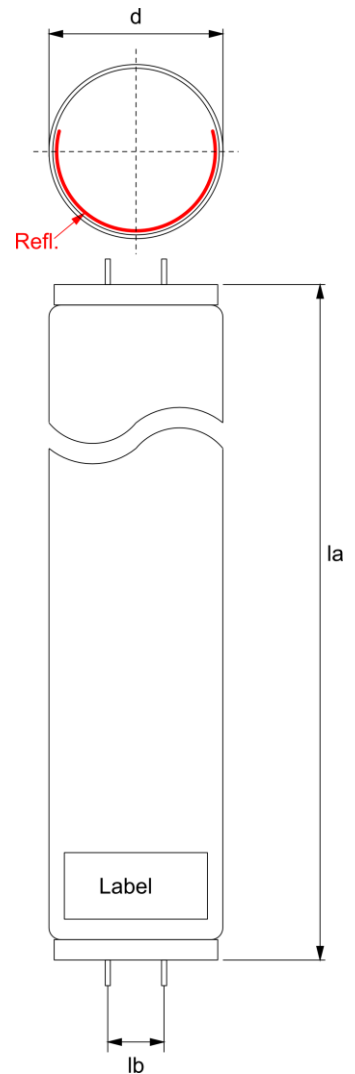

Useful operating life 1000 h

Tanning Tube	OH M 3URO 80-200 R 05		
Article	80041109		
UV-CODE**	160-R-36/2.4		
Lifetime	700 h	Reduction on UV based on 20h value	20%

Dimensions:	see drawing (not to scale)		
Length (la)	1760 mm	Socket	G13
Reflector	210.0°	Elektrode	short mount
Pin distance (lb)	12.7 mm	Diameter (d)	38.1 mm

Operating data:			
Lamp wattage nom.	160.0 W	Burning position: horizontal	
Lamp current	1.5 A	Cooling: convective heat transfer	
Lamp voltage	95.0 V	Surrounding temperature: 20°C +/- 1°C	

Irradiation data:			
UVA flux	35 W		
UV-B/UV-A	0.8%		
Eer-B*	14.5 mW/m ²		
Eer-A*	14.5 mW/m ²		
ENMSC-B*	30.3 mW/m ²		
ENMSC-A*	12.8 mW/m ²		
Immediate pigm.*	19.5 W/m ²		
Sun ervthema factor*	10.0%		
Color parameters (x,y)			

The data given are based on average data and has been determined by measurements made in the laboratory under standard conditions. There could be minor deviations due to technical and/or physical reasons.
 * These irradiation data of a single tube have been measured in a distance of 25 cm.
 **Valid with 1h preageing process, 25 cm distance between tube surface and sensor, in thermal balance.