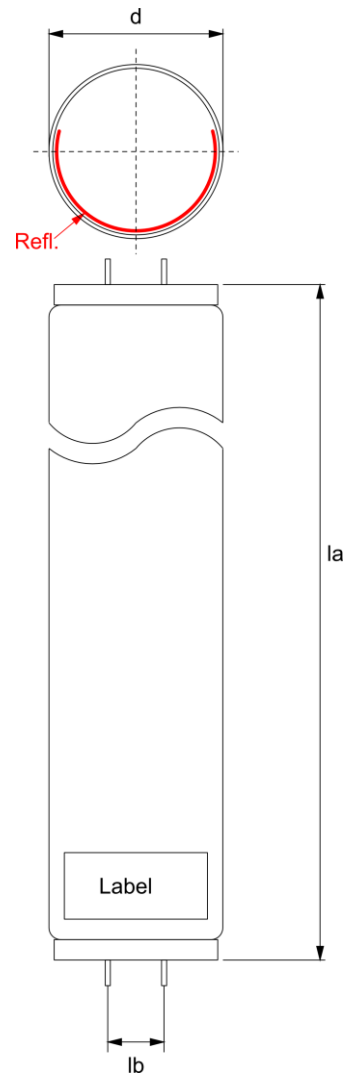

MagicSun

Useful operating life 1000 h

Tanning Tube	OH M 3URO 180 R DUAL		
Article	80041032		
UV-CODE**	-		
Lifetime	700 h	Reduction on UV based on 20h value	20%

Dimensions:	see drawing (not to scale)		
Length (la)	2000 mm	Socket	G13
Reflector	210.0°	Elektrode	short mount
Pin distance (lb)	12.7 mm	Diameter (d)	38.1 mm

Operating data:			
Lamp wattage nom.	180.0 W	Burning position: horizontal	
Lamp current	2.0 A	Cooling: convective heat transfer	
Lamp voltage	90.0 V	Surrounding temperature: 20°C +/- 1°C	

Irradiation data:			
UVA flux	35 W		
UV-B/UV-A	1.3%		
Eer-B*			
Eer-A*			
ENMSC-B*			
ENMSC-A*			
Immediate pigm.*			