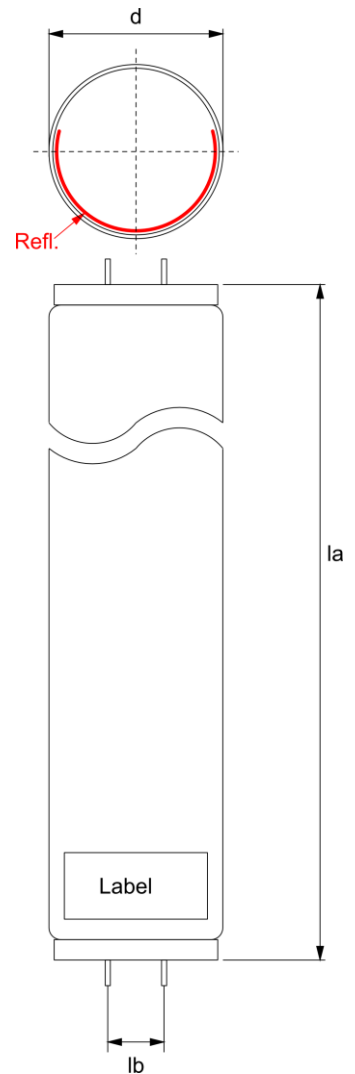

Useful operating life 1000 h

Tanning Tube	OH M 3URO 160 R DUAL		
Article	80041030		
UV-CODE**	-		
Lifetime	700 h	Reduction on UV based on 20h value	20%

Dimensions:	see drawing (not to scale)		
Length (la)	1760 mm	Socket	G13
Reflector	210.0°	Elektrode	short mount
Pin distance (lb)	12.7 mm	Diameter (d)	38.1 mm

Operating data:		
Lamp wattage nom.	160.0 W	Burning position: horizontal
Lamp current	1.7 A	Cooling: convective heat transfer
Lamp voltage	90.0 V	Surrounding temperature: 20°C +/- 1°C

Irradiation data:		
UVA flux	35 W	
UV-B/UV-A	1.1%	
Eer-B*		
Eer-A*		
ENMSC-B*		
ENMSC-A*		
Immediate pigm.*		