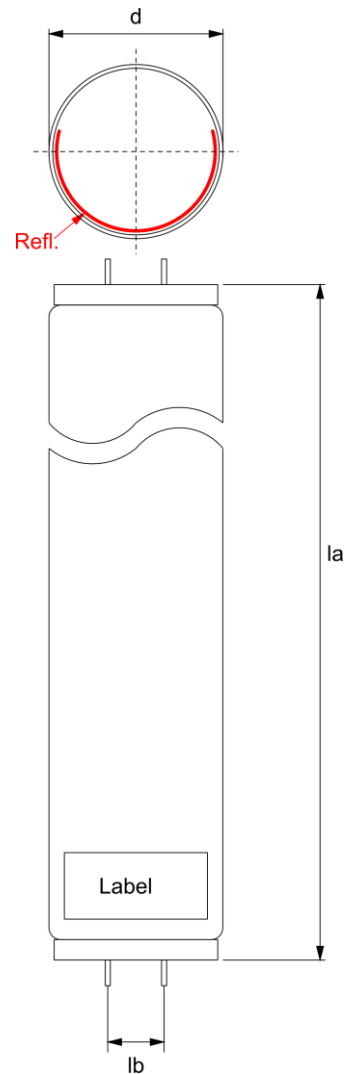

Useful operating life 750 h

Tanning Tube	OH C 3URO 160 R DUAL		
Article	80041029		
UV-CODE**	-		
Lifetime	500 h	Reduction on UV based on 20h value	30%

Dimensions:	see drawing (not to scale)		
Length (la)	1760 mm	Socket	G13
Reflector	210.0°	Elektrode	short mount
Pin distance (lb)	12.7 mm	Diameter (d)	38.1 mm

Operating data:			
Lamp wattage nom.	160.0 W	Burning position: horizontal	
Lamp current	1.7 A	Cooling: convective heat transfer	
Lamp voltage	90.0 V	Surrounding temperature: 20°C +/- 1°C	

Irradiation data:			
UVA flux	35 W		
UV-B/UV-A	1.1%		
Eer-B*			
Eer-A*			
ENMSC-B*			
ENMSC-A*			
Immediate pigm.*			

The data given are based on average data und has been determined by measurements made in the laboratory under standard conditions. There could be minor deviations due to technical and/or physical reasons.
 * These irradiation data of a single tube have been measured in a distance of 25 cm.
 **Valid with 1h preageing process, 25 cm distance between tube surface and sensor, in thermal balance.