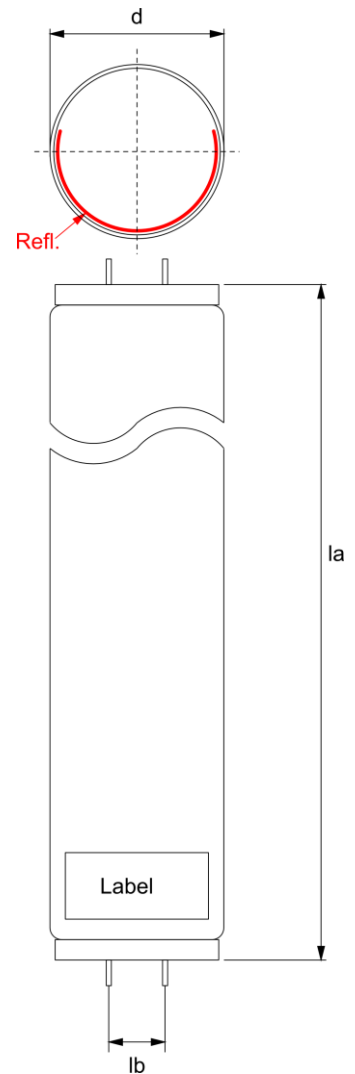

Magic Premium

Useful operating life 1000 h

Tanning Tube	OH MAGIC PREMIUM 160 R LO		
Article	80040951		
UV-CODE**	160-R-124/6.1		
Lifetime	700 h	Reduction on UV based on 20h value	20%

Dimensions:	see drawing (not to scale)		
Length (la)	1760 mm	Socket	G13
Reflector	210.0°	Elektrode	long mount
Pin distance (lb)	12.7 mm	Diameter (d)	38.1 mm

Operating data:		
Lamp wattage nom.	160.0 W	Burning position: horizontal
Lamp current	1.4 A	Cooling: convective heat transfer
Lamp voltage	130.0 V	Surrounding temperature: 20°C +/- 1°C

Irradiation data:	
UVA flux	50 W
UV-B/UV-A	2.0%
Eer-B*	85.7 mW/m²
Eer-A*	27.5 mW/m²
ENMSC-B*	157.5 mW/m²
ENMSC-A*	26.0 mW/m²
Immediate pigm.*	31.2 W/m²

HN Sunlight GmbH reserves the right to alter the illustrations and technical data in this Technical Data Sheet. The latest updated version of the Technical Data Sheet is prevailing. It is within the customer's responsibility to check whether he is in possession of the latest updated version of the Technical Data Sheet.

The data given are based on average data und has been determined by measurements made in the laboratory under standard conditions. There could be minor deviations due to technical and/or physical reasons.

* These irradiation data of a single tube have been measured in a distance of 25 cm.
**Valid with 1h preageing process, 25 cm distance between tube surface and sensor, in thermal balance.

Contraindication: This product is contraindicated for use on persons under the age of 18 years.
Contraindication: This product must not be used if skin lesions or open wounds are present.
Warning: This product should not be used on individuals who have had skin cancer or have a family history of skin cancer.
Warning: Persons repeatedly exposed to UV radiation should be regularly evaluated for skin cancer.

Maximum tanning-time in a conventional sunbed

Skintype:	I*)	II*)	III	IV	V	VI
1st session:	2 Min.	2 Min.	2 Min.	2 Min.	2 Min.	2 Min.
Maximum tanning-time:	2 Min.	2 Min.	5 Min.	7 Min.	7 Min.	7 Min.

*) tanning should be prevented.

HN Sunlight GmbH - Original Hanau
Amberg-Haus, Kurt-Blaum-Platz 2
D-63450 Hanau
Tel.: +49 6181 490 23 11
Fax: +49 6181 490 23 80
E-mail: info@original-hanau.com
www.original-hanau.com

automatically processed at: 19.02.2016