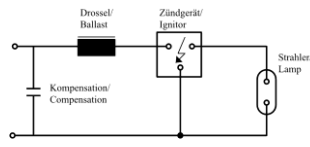

Technical Data

HN Sunlight

CLASSICS

Lamp OH C 1144 L
Article 56066974
Lifetime 500 h
Reduction on UV based on 20h value 30 %
Useful operating life 700 h

Lamp wattage nom. 1.000 W
Line voltage 230 V
Lamp voltage 140 V
Lamp current 8,2 A