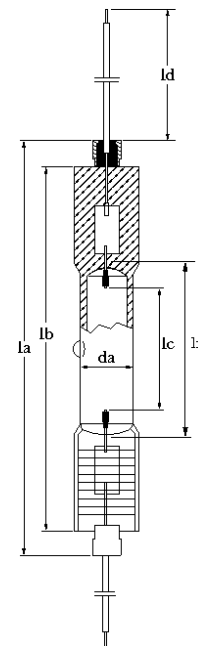

Technical Data

HN Sunlight

CLASSICS

Lamp OH C 1144 L
 Article 56066974
 Lifetime 500 h
 Reduction on UV based on 20h value 30 %
 Useful operating life 700 h

Lamp wattage nom. 1.000 W
 Line voltage 230 V
 Lamp voltage 140 V
 Lamp current 8,2 A

cycle 25' / 5' (on/off)
 burning position horizontal
 ignition retardation 30s
 ballast NQI 1000-04.2H34 Fa. M+C
 ignitor ZRM 12-ES 230 V Tridonic
 bulb temperature * 650°C - 950°C
 pinch temperature * < 300°C

*) deviations may reduce product-lifetime

socket Litzen / abisolierte Enden

pinchtype

RIFFEL/HS

total length (la) 137,0 mm
 bulb diameter (da) 24,5 mm

length of wire leads(ld) 350 mm
 length of glass bulb (lb) 114,0 mm
 electrode distance(lc) 50,0 mm

Label (s=side, l=line):

Box l 1 Original Hanau
 Box l 2 CLASSICS
 Box l 3 OH C 1144 L - 56066974
 Box l 4 Made in Germany CE
 Box l 5 Barcode 39 XXX

Socket s 1 l 1 OH C 1144 L - 56066974
 Socket s 1 l 2 Made in Germany XXX