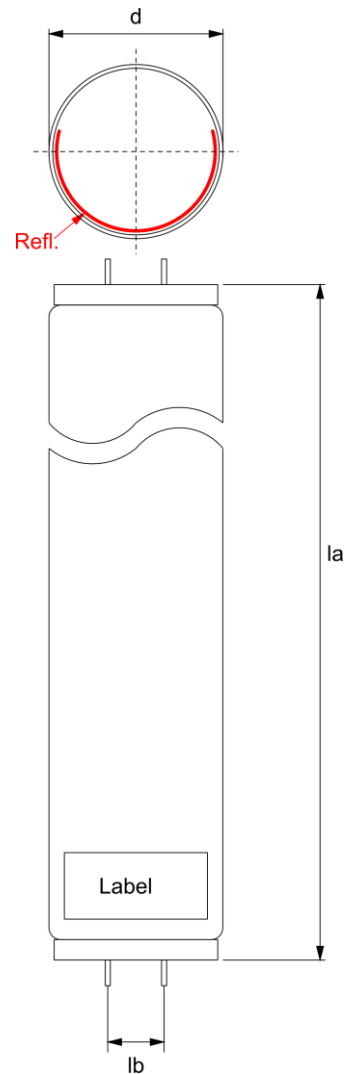

Magic Premium

Useful operating life 1000 h

Tanning Tube	OH M Premium 9/180 R		
Article	80041423		
UV-CODE**	180-R-60/3.7		
Lifetime	700 h	Reduction on UV based on 20h value	20%

Dimensions:	see drawing (not to scale)		
Length (la)	2000 mm	Socket	G13
Reflector	225.0°	Elektrode	short mount
Pin distance (lb)	12.7 mm	Diameter (d)	38.1 mm

Operating data:		
Lamp wattage nom.	180.0 W	Burning position: horizontal
Lamp current	2.1 A	Cooling: convective heat transfer
Lamp voltage	92.0 V	Surrounding temperature: 20°C +/- 1°C

Irradiation data:	
UVA flux	42 W
UV-B/UV-A	0.9%
Eer-B*	
Eer-A*	
ENMSC-B*	
ENMSC-A*	
Immediate pigm.*	

The data given are based on average data und has been determined by measurements made in the laboratory under standard conditions. There could be minor deviations due to technical and/or physical reasons.
 * These irradiation data of a single tube have been measured in a distance of 25 cm.
 **Valid with 1h preageing process, 25 cm distance between tube surface and sensor, in thermal balance.