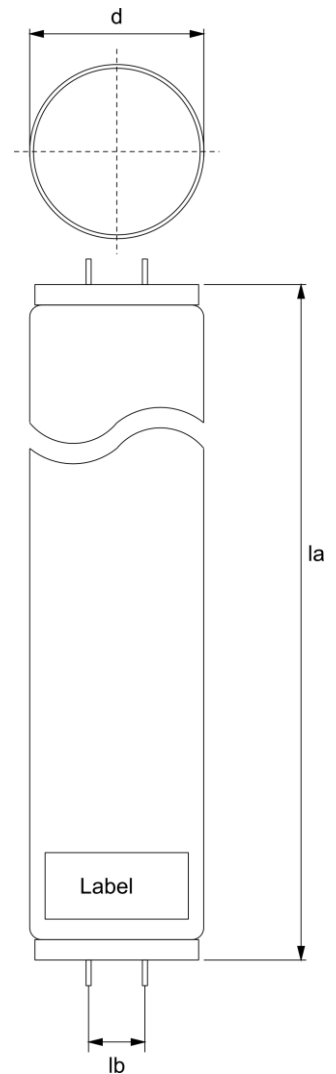

Useful operating life 1000 h

<b>Tanning Tube</b>	<b>OH M 3URO SLIM 25 L</b>		
Article	<b>80041015</b>		
UV-CODE**	<b>25-O-27/6.3</b>		
Lifetime	700 h	Reduction on UV based on 20h value	20%

<b>Dimensions:</b>	see drawing (not to scale)		
Length (la)	0520 mm	Socket	G5
Reflector	0.0°	Elektrode	short mount
Pin distance (lb)	5.0 mm	Diameter (d)	15.9 mm

<b>Operating data:</b>			
Lamp wattage nom.	25.0 W	Burning position: horizontal	
Lamp current	0.4 A	Cooling: convective heat transfer	
Lamp voltage	65.0 V	Surrounding temperature: 20°C +/- 1°C	

<b>Irradiation data:</b>			
UVA flux	6 W		
UV-B/UV-A	1.7%		
Eer-B*	16.5 mW/m <sup>2</sup>		
Eer-A*	4.7 mW/m <sup>2</sup>		
ENMSC-B*	28.3 mW/m <sup>2</sup>		
ENMSC-A*	4.5 mW/m <sup>2</sup>		
Immediate pigm.*	6.3 W/m <sup>2</sup>		